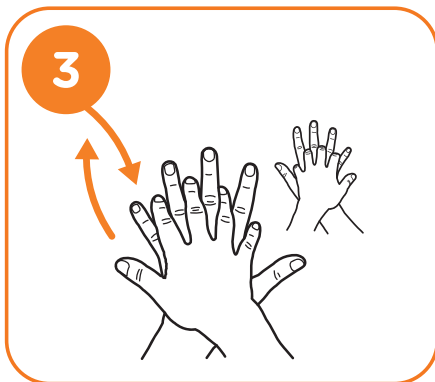

How to handrub

Rub hands with hand sanitiser for hand hygiene. Wash hands when visibly dirty.

Length of time to use handrub: 20-30 seconds

Apply a palmful of the product in a cupped hand, covering all surfaces

Rub hands palm to palm

Right palm over the back of the left hand with interlaced fingers and do same on other hand

Palm to palm with fingers interlaced

Backs of fingers to opposite palm with fingers interlocked

Rotational rubbing of left thumb clasped in right palm and do same on other hand

Rub in a circle with clasped fingers of right hand in left palm do same on other hand

Once dry, your hands are safe