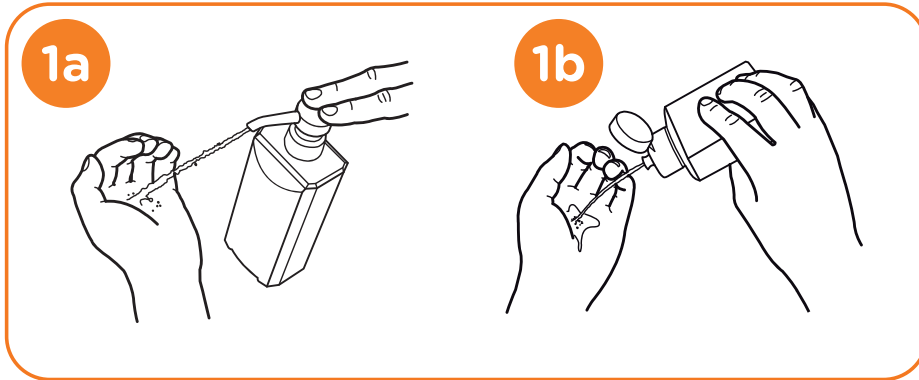

How to handrub

Rub hands with hand sanitiser for hand hygiene. Wash hands when visibly dirty.

Length of time to use handrub: 20-30 seconds

Apply a palmful of the product in a cupped hand, covering all surfaces

Rub hands palm to palm

Right palm over the back of the left hand with interlaced fingers and do same on other hand

Palm to palm with fingers interlaced

Backs of fingers to opposite palm with fingers interlocked

Rotational rubbing of left thumb clasped in right palm and do same on other hand

Rub in a circle with clasped fingers of right hand in left palm do same on other hand

Once dry, your hands are safe