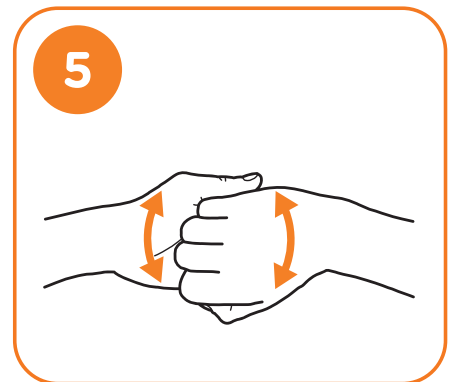

How to handrub

Rub hands with hand sanitiser for hand hygiene. Wash hands when visibly dirty.

Length of time to use handrub: 20-30 seconds

Apply a palmful of the product in a cupped hand, covering all surfaces

Rub hands palm to palm

Right palm over the back of the left hand with interlaced fingers and do same on other hand

Palm to palm with fingers interlaced

Backs of fingers to opposite palm with fingers interlocked

Rotational rubbing of left thumb clasped in right palm and do same on other hand

Rub in a circle with clasped fingers of right hand in left palm do same on other hand

Once dry, your hands are safe