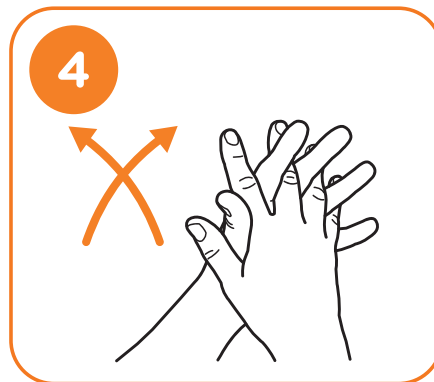

How to handrub

Rub hands with hand sanitiser for hand hygiene. Wash hands when visibly dirty.

Length of time to use handrub: 20-30 seconds

Apply a palmful of the product in a cupped hand, covering all surfaces

Rub hands palm to palm

Right palm over the back of the left hand with interlaced fingers and do same on other hand

Palm to palm with fingers interlaced

Backs of fingers to opposite palm with fingers interlocked

Rotational rubbing of left thumb clasped in right palm and do same on other hand

Rub in a circle with clasped fingers of right hand in left palm do same on other hand

Once dry, your hands are safe