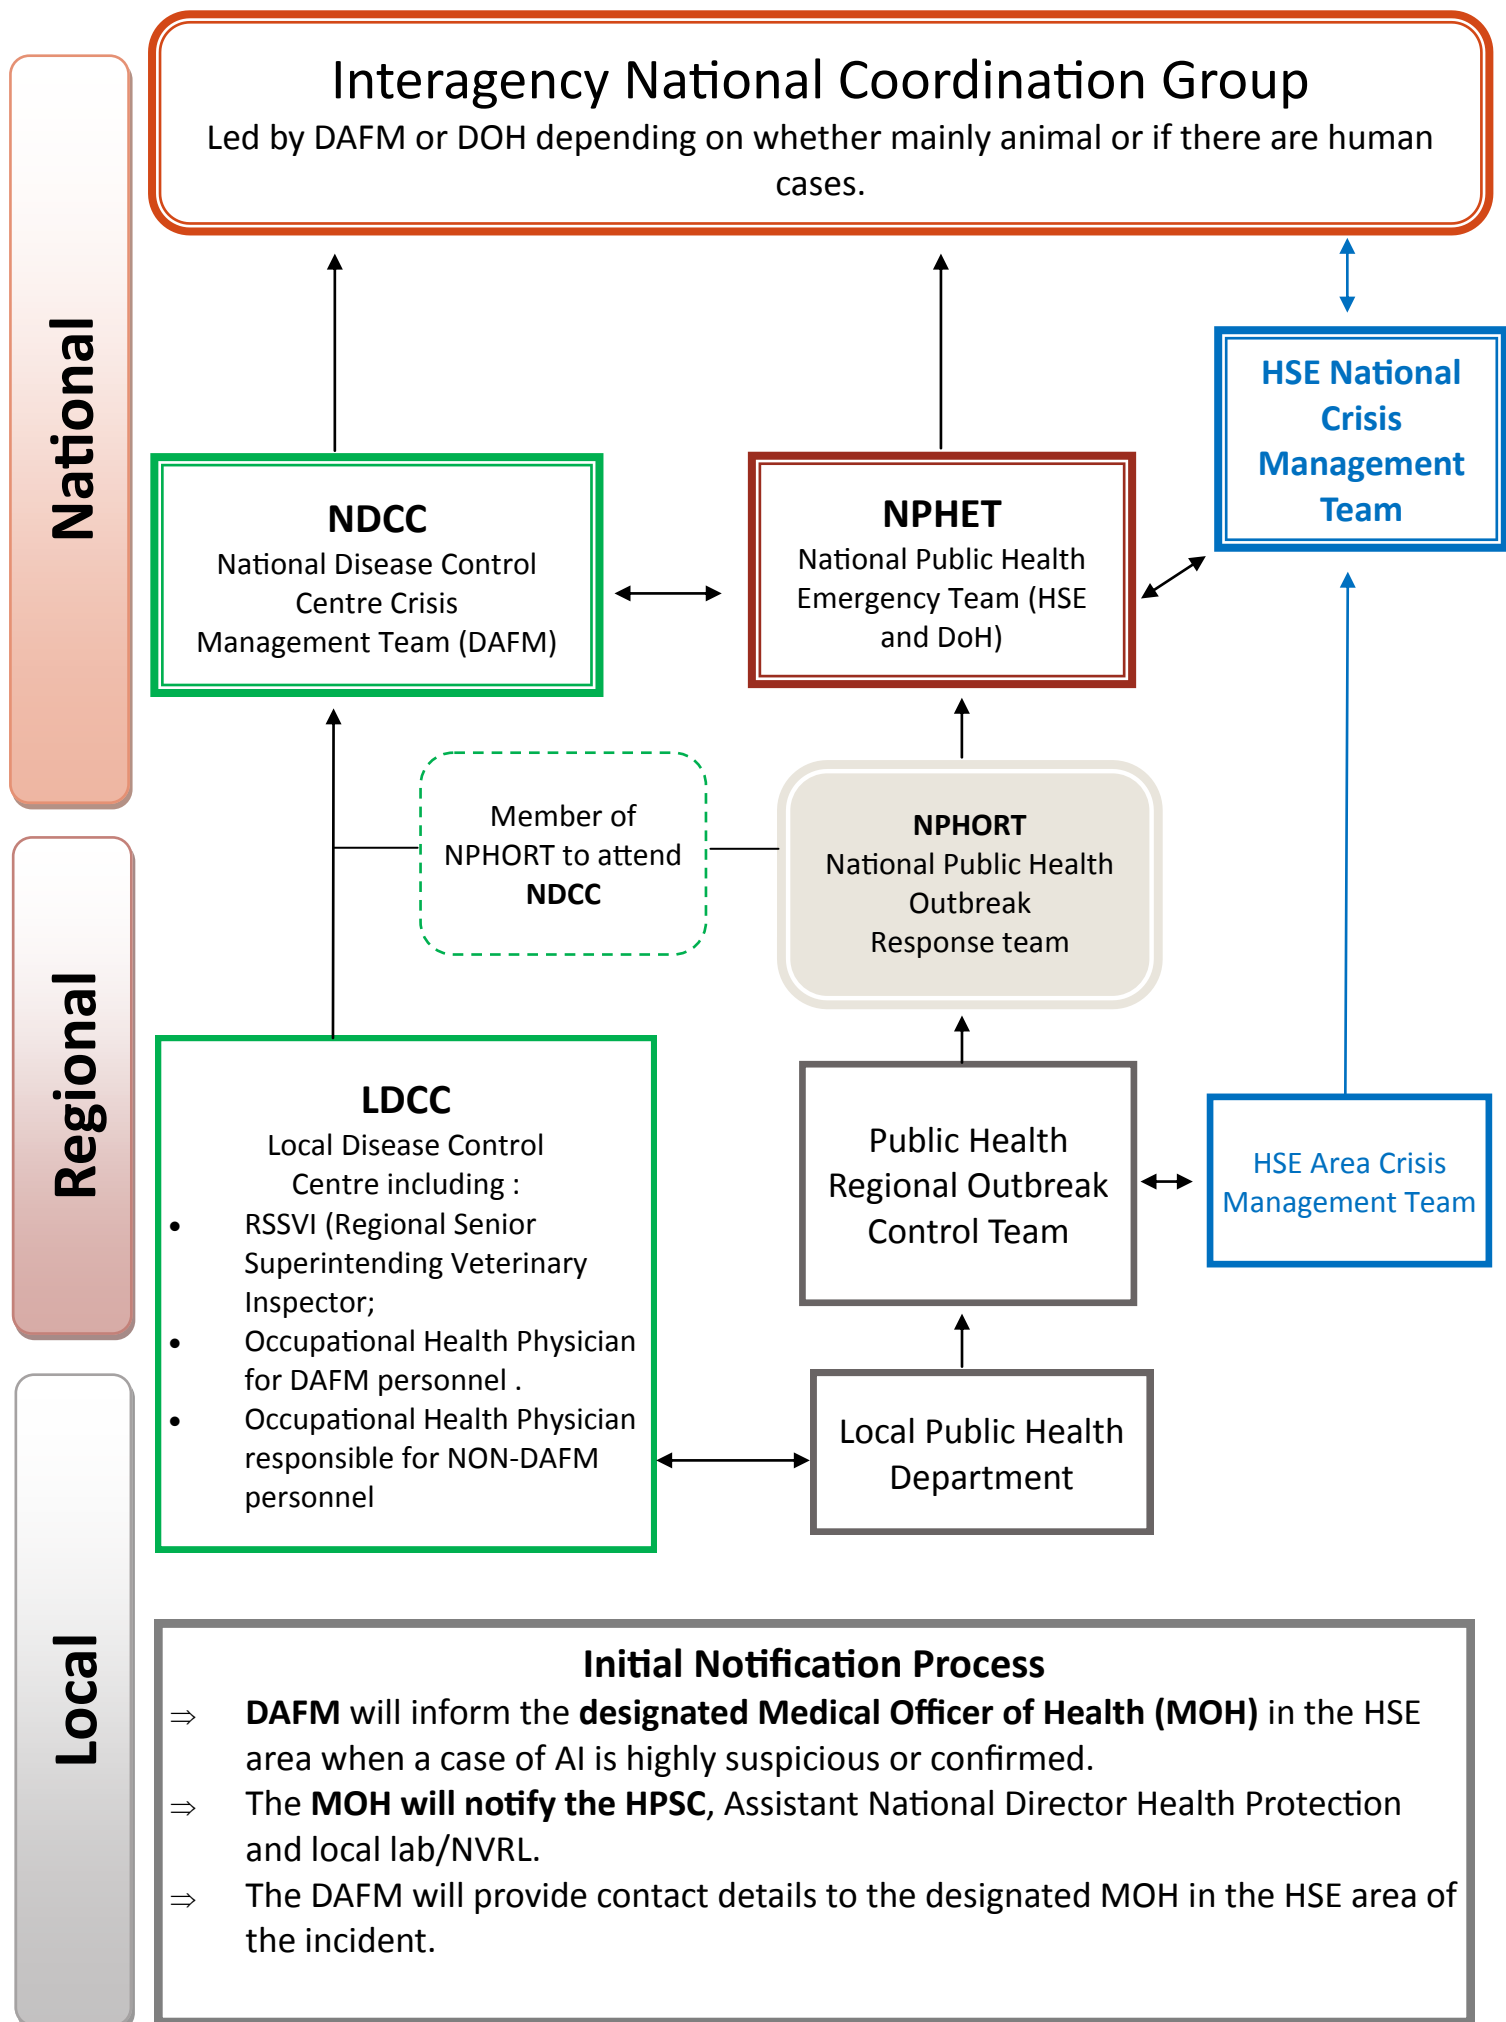

# Escalation of response during Avian Influenza Outbreak with Human Contacts and/or Cases

# Irish Department of Agriculture, Food and the Marine, Organisational Structure

# Irish Public Health Organisational Structures