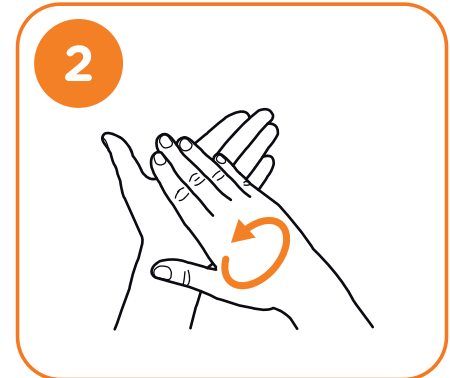

How to handrub

Rub hands with hand sanitiser for hand hygiene. Wash hands when visibly dirty.

 Length of time to use handrub: 20-30 seconds

Apply a palmful of the product in a cupped hand, covering all surfaces

Rub hands palm to palm

Right palm over the back of the left hand with interlaced fingers and do same on other hand

Palm to palm with fingers interlaced

Backs of fingers to opposite palm with fingers interlocked

Rotational rubbing of left thumb clasped in right palm and do same on other hand

Rub in a circle with clasped fingers of right hand in left palm do same on other hand

Once dry, your hands are safe