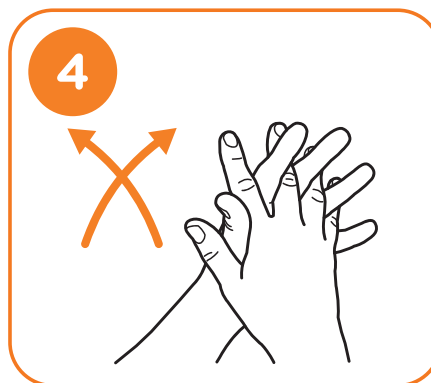

How to handrub

Rub hands with hand sanitiser for hand hygiene. Wash hands when visibly dirty.

 Length of time to use handrub: 20-30 seconds

Apply a palmful of the product in a cupped hand, covering all surfaces

Rub hands palm to palm

Right palm over the back of the left hand with interlaced fingers and do same on other hand

Palm to palm with fingers interlaced

Backs of fingers to opposite palm with fingers interlocked

Rotational rubbing of left thumb clasped in right palm and do same on other hand

Rub in a circle with clasped fingers of right hand in left palm do same on other hand

Once dry, your hands are safe