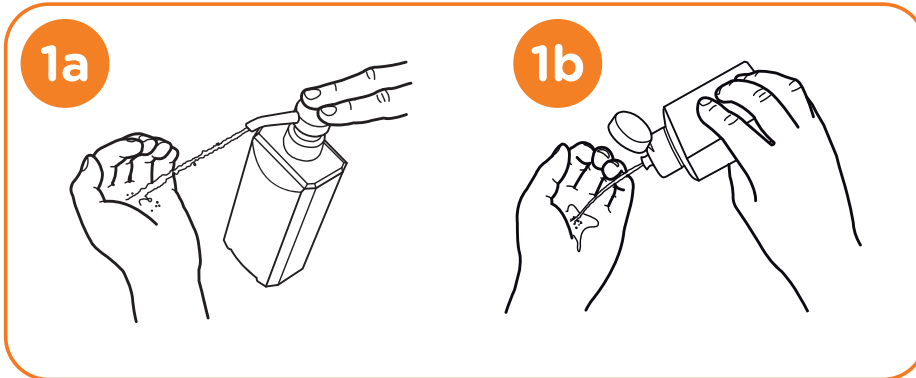

How to handrub

Rub hands with hand sanitiser for hand hygiene. Wash hands when visibly dirty.

 Length of time to use handrub: 20-30 seconds

Apply a palmful of the product in a cupped hand, covering all surfaces

Rub hands palm to palm

Right palm over the back of the left hand with interlaced fingers and do same on other hand

Palm to palm with fingers interlaced

Backs of fingers to opposite palm with fingers interlocked

Rotational rubbing of left thumb clasped in right palm and do same on other hand

Rub in a circle with clasped fingers of right hand in left palm do same on other hand

Once dry, your hands are safe